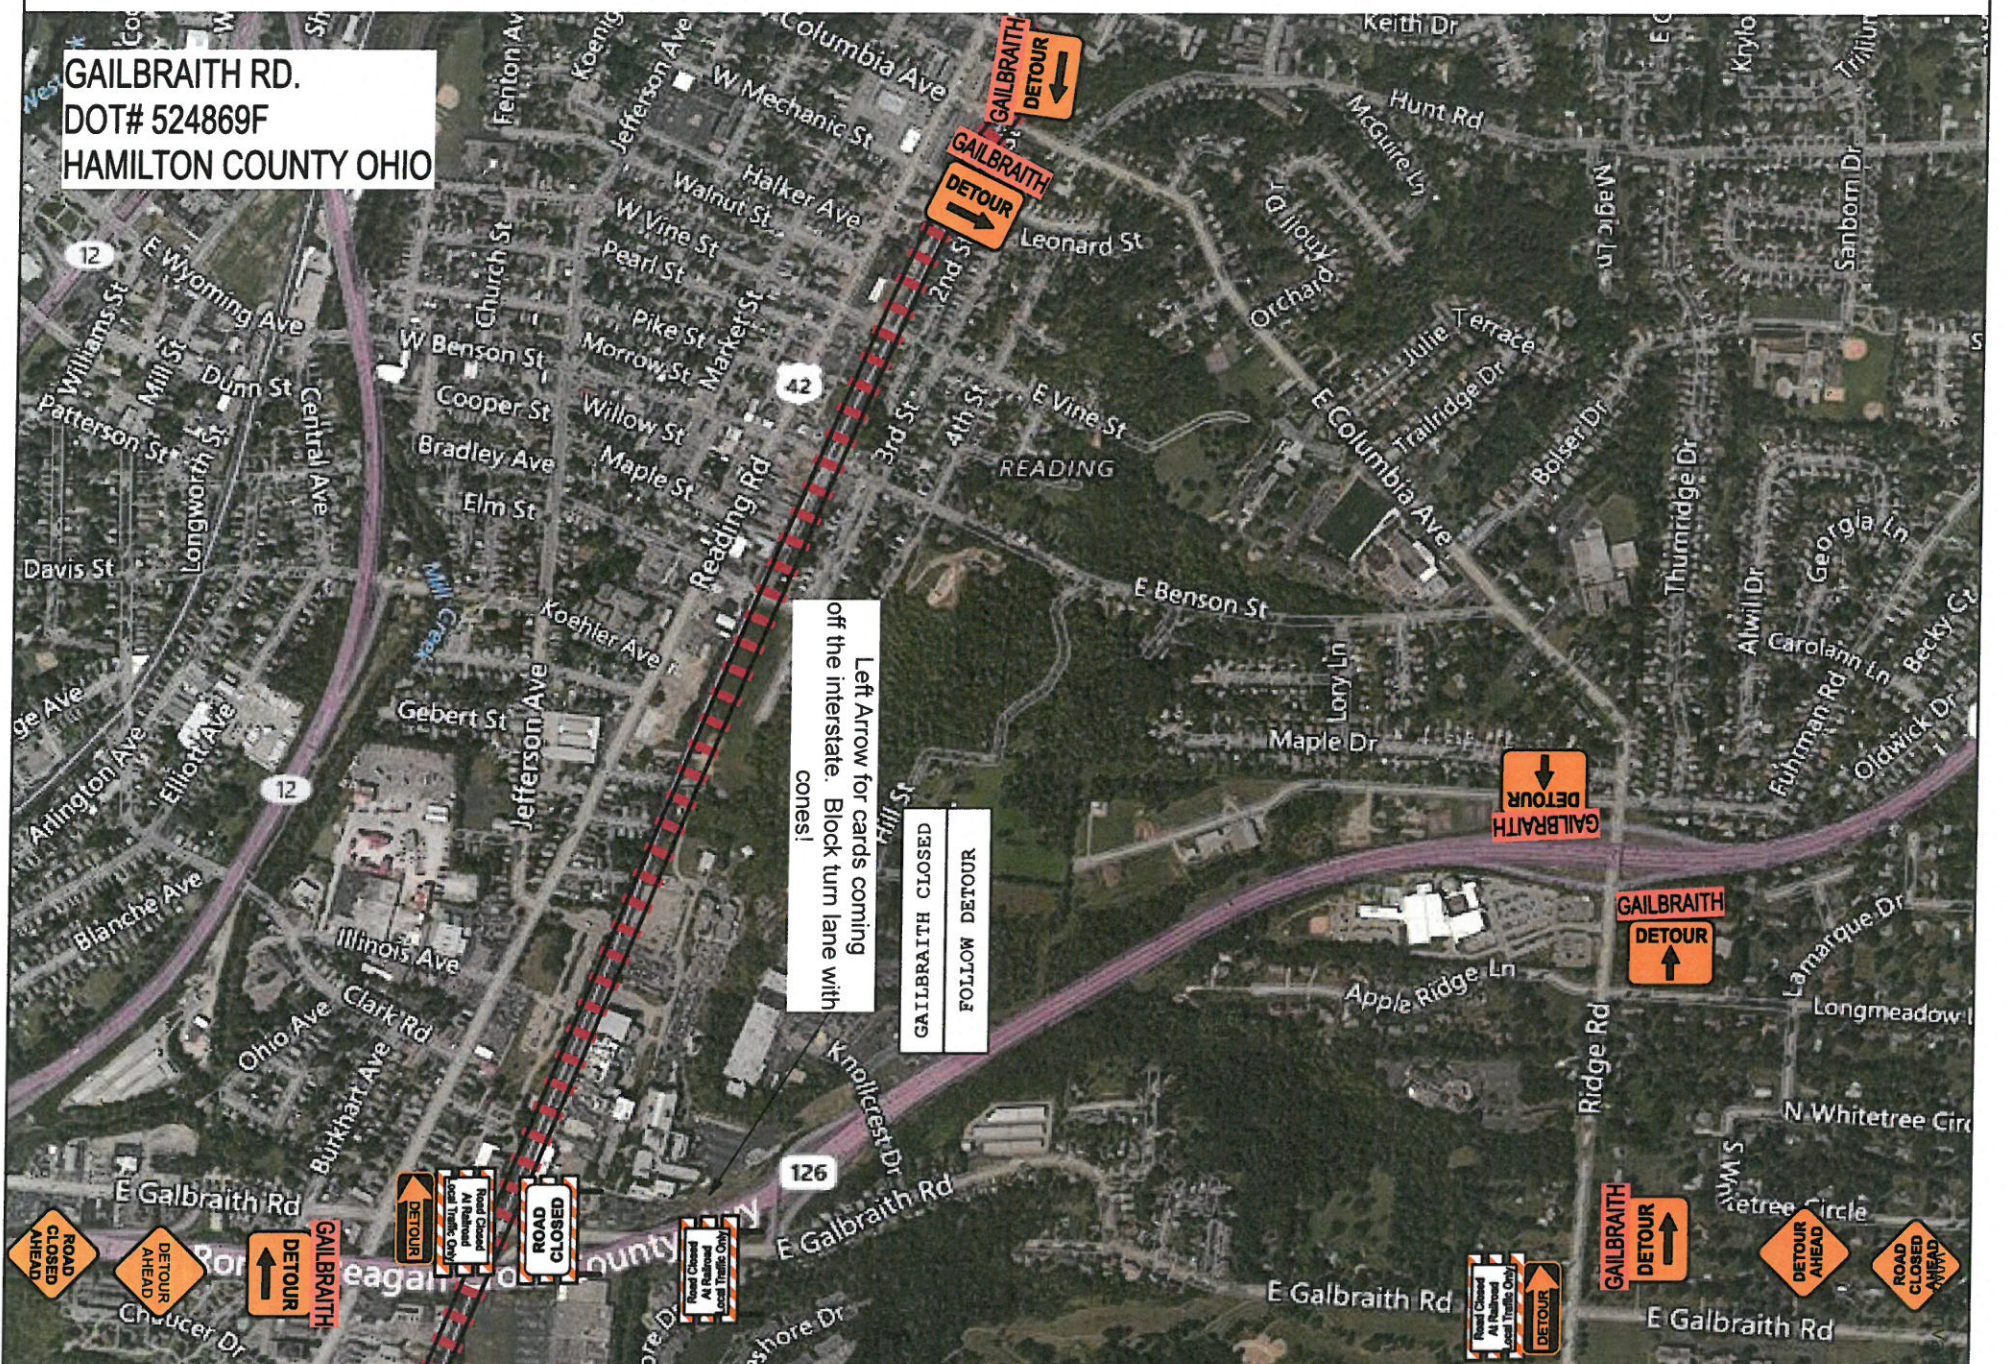

**GAILBRAITH RD.
DOT# 524869F
HAMILTON COUNTY OHIO**

Left Arrow for cards coming off the interstate. Block turn lane with cones!

GAILBRAITH CLOSED
FOLLOW DETOUR